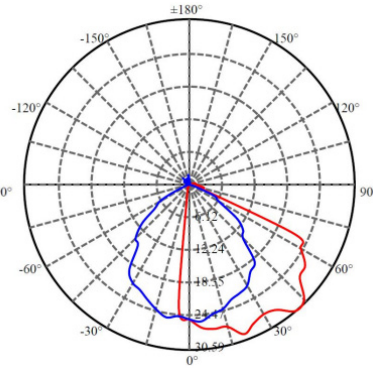

- Comparable to 20W Halogen
- Automatically turns on at night and off during the day to maximize efficiency
- Compact design allows it to fit almost anywhere
- Lithium Ion battery lasts over 1000 charge cycles
- Perfect for steps and decks
- Dimensions (L x W x H): 8" x 3" x 5"

Light Distribution Curve ->

PART #	UPC	COMPARABLE TO	LUMENS	CCT
SL-SSL-1W-40K-GY-G2	844006069117	20W HALOGEN	50	4000K

								>35,000 Rated Life icon"/>
	WARRANTY	CHARGE TIME	BATTERY LIFE	BATTERY CHARGING TEMP	OPERATING TEMP	BEAM ANGLE	5 MIN FAST MOUNTING	RATED LIFE