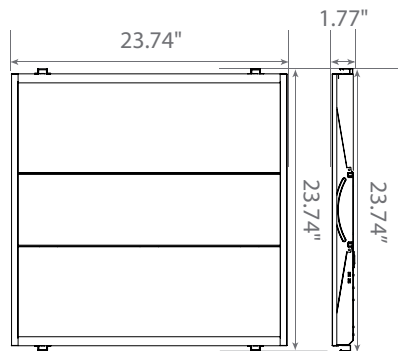

Product Dimensions