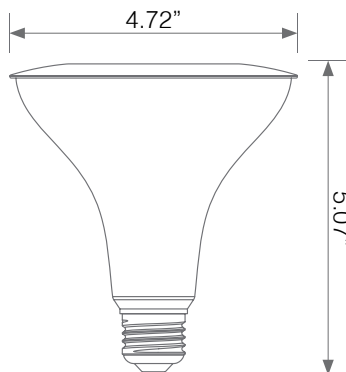

LED PAR38 LAMP

Model No. EP38-12W5020cec-2

LED **EP38-12W5020cec-2** delivers superior brightness, valuable energy savings, long lasting performance and true color perception. These PAR38 LED spot bulbs are ideal for task lighting due to its uniform *Warm white light (2700K) and replace conventional 100 Watt incandescent light bulbs. Enjoy features such as: Instant on, dimming options, energy efficient, 90+CRI, and damp rated.

90+ CRI

Dimmable

Wet Rated

Electrical Specifications

Model No.	Input Power	Input Voltage	Lumen Output	Beam Angle	Center Beam	CCT
EP38-12W5020cec-2	12 W	120V/60Hz	1050 lm	40°	N/A	2700 K

CRI	Luminous Efficacy	Power Factor	Input Current	Base	Lamp Lifespan	Estimated Yearly Cost
90+	88 lm/W	0.9	0.1 A	E26	25,000 Hrs.	\$ 1.44

Mechanical Specifications

Rating	Operational Temperature	Inner Box QTY.	Master Box QTY.	Dimensions(in.)	UPC Code
Wet Rated	-4F - 104 F	2 pcs	20 pcs	4.72"(Ø) x 5.07"(H)	811174037064

Product Dimensions

Product Photometric Data