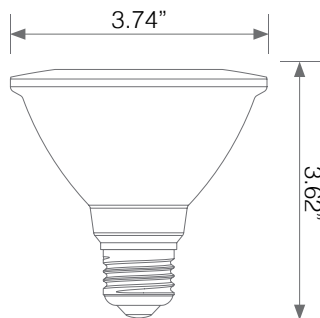

## Electrical Specifications

Model No.	Input Power	Input Voltage	Lumen Output	Beam Angle	Center Beam	CCT
EP30-11W5020cecs-2	11 W	120V	975 lm	40°	N/A	2700 K

CRI	Luminous Efficacy	Power Factor	Input Current	Base	Lamp Lifespan	Estimated Yearly Cost
90+	88 lm/W	0.7	0.1 A	E26	25,000 Hrs.	\$ 1.32

## Mechanical Specifications

Rating	Operational Temperature	Inner Box QTY.	Master Box QTY.	Dimensions(in.)	UPC Code
Wet Rated	N/A	2 pcs	20 pcs	3.74"(Ø) x 3.62"(H)	811174034506

## Product Dimensions