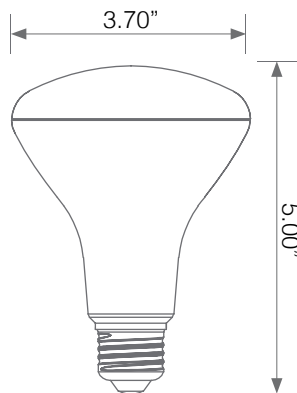

LED BR30 LAMP

Model No. EB30-9W5050cec

LED **EB30-9W5050cec** delivers superior brightness, valuable energy savings, long lasting performance and true color perception. This BR30 LED flood bulb is ideal for ambient lighting due to its uniform "Cool white light (5000K) and replaces conventional 65 Watt incandescent light bulbs. Enjoy features such as: instant on, dimming options, shatter resistance, mercury free, 90+CRI and damp rated.

65W

REPLACEMENT

9 Watts

Cool White

90+ CRI

Energy Efficient

Dimmable

Damp Rated

Electrical Specifications

Model No.	Input Power	Input Voltage	Lumen Output	Beam Angle	Center Beam	CCT
EB30-9W5050cec	9 W	120V	810 lm	120°	N/A	5000 K
CRI	Luminous Efficacy	Power Factor	Input Current	Base	Lamp Lifespan	Estimated Yearly Cost
90+	90 lm/W	0.9	0.09 A	E26	25,000 Hrs.	\$ 1.08

Mechanical Specifications

Rating	Operational Temperature	Inner Box QTY.	Master Box QTY.	Dimensions(in.)	UPC Code
Damp Rated	-4F - 104 F	1 pcs	20 pcs	3.70"(Ø) x 5.00"(H)	811174037019

Product Dimensions

Product Photometric Data