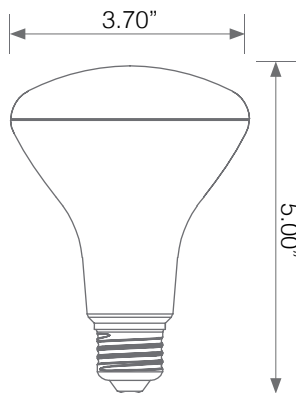

# LED BR30 LAMP

Model No. EB30-9W5020cec

LED **EB30-9W5020cec** delivers superior brightness, valuable energy savings, long lasting performance and true color perception. This BR30 LED flood bulb is ideal for ambient lighting due to its uniform warm white light (2000K) and replaces conventional 65 Watt incandescent light bulbs. Enjoy features such as: instant on, dimming options, shatter resistance, mercury free, 90+CRI and damp rated.

## Electrical Specifications

Model No.	Input Power	Input Voltage	Lumen Output	Beam Angle	Center Beam	CCT
EB30-9W5020cec	9 W	120V	810 lm	120°	N/A	2700 K
CRI	Luminous Efficacy	Power Factor	Input Current	Base	Lamp Lifespan	Estimated Yearly Cost
90+	90 lm/W	0.9	0.09 A	E26	25,000 Hrs.	\$ 1.08

## Mechanical Specifications

Rating	Operational Temperature	Inner Box QTY.	Master Box QTY.	Dimensions(in.)	UPC Code
Damp Rated	-4F-104 F	N/A	N/A	3.70"(Ø) x 5.00"(H)	N/A

## Product Dimensions