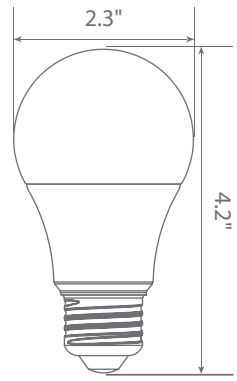

Product Dimensions