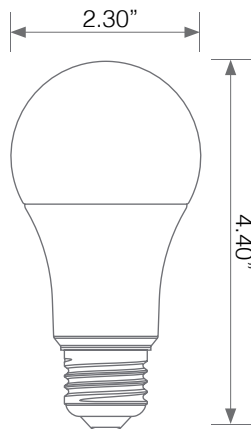

## Electrical Specifications

Model No.	Input Power	Input Voltage	Lumen Output	Beam Angle	Center Beam	CCT
EA19-12W5002cec-2	12 W	120V	1100 lm	200°	N/A	3000 K

CRI	Luminous Efficacy	Power Factor	Input Current	Base	Lamp Lifespan	Estimated Yearly Cost
90+	91 lm/W	0.9	0.1 A	E26	25,000 Hrs.	\$ 1.44

## Mechanical Specifications

Rating	Operational Temperature	Inner Box QTY.	Master Box QTY.	Dimensions(in.)	UPC Code
Damp Rated	-4°F - 104°F	2 pcs	30 pks	2.30"(Ø) x 4.40"(H)	811174036975

## Product Dimensions