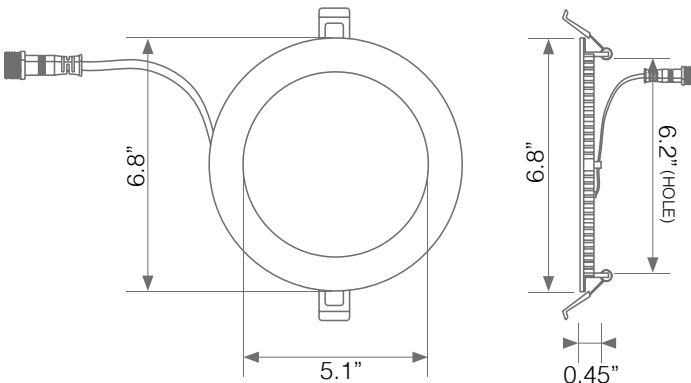

100W
REPLACEMENT

LED DOWNLIGHT

Model No. **DLC6S-12W205se**

The Euri Lighting **DLC6S-12W205se** ultra-slim, 5CCT selectable, recessed downlight is designed to give you the option between 2700K/3000K/3500K/4000K/5000K all conveniently in one downlight. Its spring-action clips allow for easy, hassle-free installation with no need for housing, reducing maintenance worries. At 990 Lumens and 12 Watts (100 Watt equivalent) input power, the 6" downlight has an average of 50,000 hours of life and is ENERGY STAR and JA8 certified. The **DLC6S-12W205se** is IC Rated, recessed and best suited for low residential ceilings working on AC 120V. Its edge-lit LED technology guarantees a long life of uniform light distribution.

- 12W**
12 Watts
- 2700K
5000K**
5CCT Selectable
- IC
RATED**
Abutted and Covered
- Ultra Slim**
- Dimmable**
- Damp Rated**
- No Housing Required**

Electrical Specifications

Model No.	Input Power	Input Voltage	Lumen Output	Beam Angle	Center Beam	CCT
DLC6S-12W105se	12 W	120 V	990 lm	120°	N/A	2700/3000/3500 4000/5000K

CRI	Luminous Efficacy	Power Factor	Input Current	Base	Lamp Lifespan	Estimated Yearly Cost
90+	83 lm/W	0.9	0.1 A	Junction Box	50,000 Hrs.	\$ 1.44

Mechanical Specifications

Rating	Operational Temperature	Inner Box QTY.	Master Box QTY.	Dimensions(in.)	UPC Code
Damp Rated	-4°F - 104°F	1 pc	12 pcs	6.8"(Ø) x 0.45"(H)	811174036937

Product Dimensions

Product Photometric Data