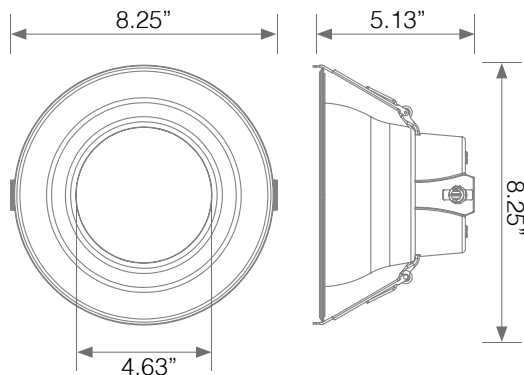

Beam Angle	Center Beam	CRI	Power Factor	Input Current	Base	Lamp Lifespan
90°	N/A	90+	0.9	0.15 A	Wire	50,000 Hrs.

Mechanical Specifications

Rating	Operational Temperature	Inner Box QTY.	Master Box QTY.	Dimensions(in.)	UPC Code
Wet Rated	-4°F - 104°F	1 pc	4 pcs	8.25"(ø) x 5.13"(H)	811174037361

Product Dimensions

Cut-Out Size